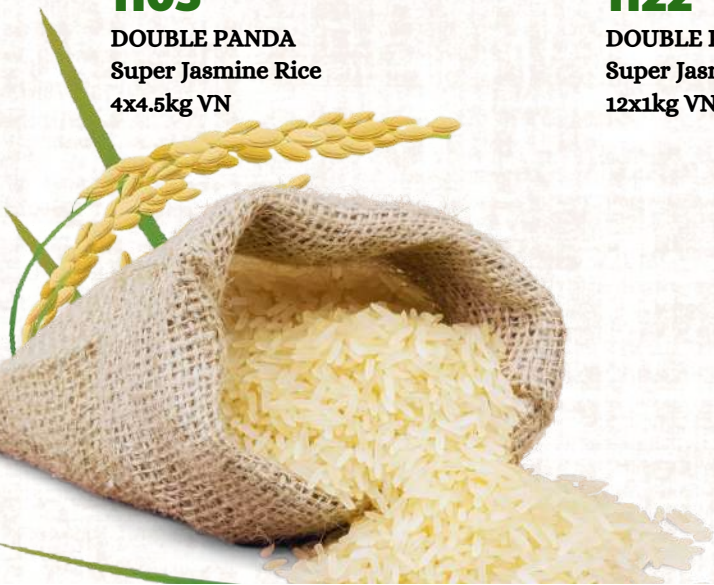

1153
DOUBLE PANDA
ST25 Super Jasmine Rice
18kg VN