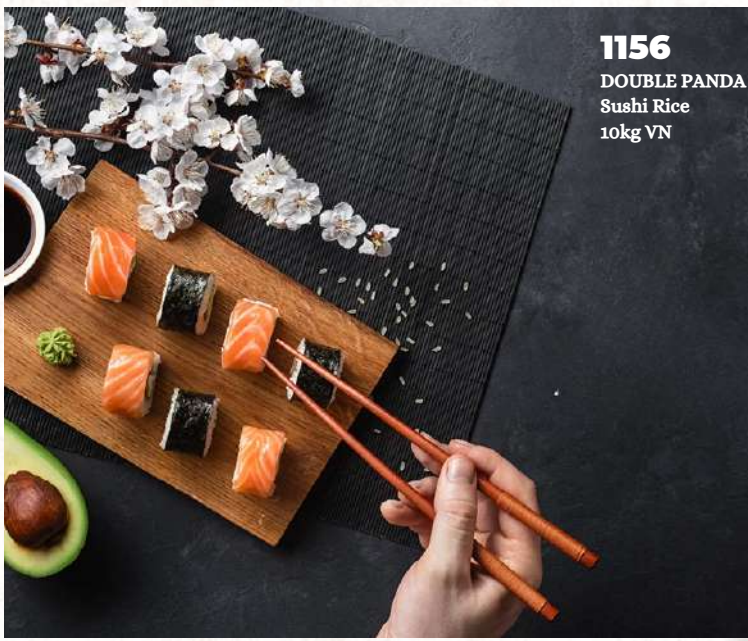

Glutinous, Sushi & Other Rice

1156
DOUBLE PANDA
Sushi Rice
10kg VN